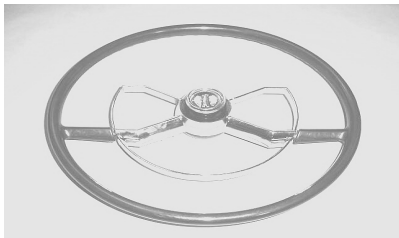

INSIDE MIRROR & BRACKETS

B9256	1958-64 INSIDE MIRROR Fits most GM cars and Corvette	EA
B9279	1961-62 CONVERTIBLE MIRROR BRKT	EA
B9280	1963-64 CONVERTIBLE MIRROR BRKT	EA
B9269	1959-64 H-TOP MIRROR BRACKET	EA

1950-52 STEERING WHEEL Accessory Butterfly Style for Cars & Trucks

C6510	BUTTERFLY STR/WHEEL BLACK	EA
C6509	BUTTERFLY STR/WHEEL WHITE	EA
C6507	BUTTERFLY HORN CAP only 1951 STYLE	EA
C6508	BUTTERFLY HORN RING only	EA

Steering Wheel Parts & Horn Buttons

B9252A

C4023	1953-54 HORN RING	EA
EO436	1950-66 HORN CONTACT KIT	SET
B9252A	1959-64 STEERING WHEEL ORNA.	EA
B9075	1962 IMPALA HORN RING EMBLEM	EA
B9076	1963 IMPALA HORN RING EMBLEM	EA
C6907	1964 HORN BUTTON ASSY	EA
B9268	1965 IMP. HORN CAP/BUTTON	EA