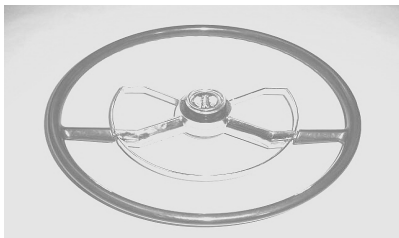

INSIDE MIRROR & BRACKETS

B9256	1958-64 INSIDE MIRROR Fits most GM cars and Corvette	EA
B9279	1961-62 CONVERTIBLE MIRROR BRKT	EA
B9280	1963-64 CONVERTIBLE MIRROR BRKT	EA
B9269	1959-64 H-TOP MIRROR BRACKET	EA

1950-52 STEERING WHEEL Accessory Butterfly Style for Cars & Trucks

C6510	BUTTERFLY STR/WHEEL BLACK	EA
C6509	BUTTERFLY STR/WHEEL WHITE	EA
C6507	BUTTERFLY HORN CAP only 1951 STYLE	EA
C6508	BUTTERFLY HORN RING only	EA

Steering Wheel Parts & Horn Buttons

B9252A

C4023	1953-54 HORN RING	EA
EO436	1950-66 HORN CONTACT KIT	SET
B9252A	1959-64 STEERING WHEEL ORNA.	EA
B9075	1962 IMPALA HORN RING EMBLEM	EA
B9076	1963 IMPALA HORN RING EMBLEM	EA
C6907	1964 HORN BUTTON ASSY	EA
B9268	1965 IMP. HORN CAP/BUTTON	EA