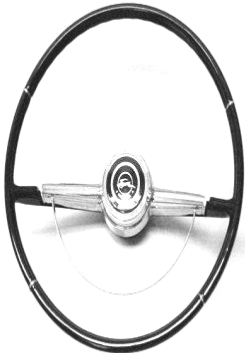

IMPALA STEERING WHEELS

1965-66
wheels are in
stock now !
See new parts flyers in
the front of the catalog

NEW

B9292	1962 BARE STEERING WHEEL	EA
B9066-1	1962 HORN RING	EA
B9290	1962 IMPALA COMPLETE ST/WHEEL	EA
B9291	1962 SS COMPLETE STEER/WHEEL	EA
B9252	1962-63 HORN RING SUPPORT	EA
B9295	1963 BARE STEERING WHEEL	EA
B9294	1963 SS COMPLETE STER/WHEEL	EA
B9293	1963 COMPLETE IMPALA STR/WHEEL	EA
B9066	1963 HORN RING	EA
B6403	1964 BARE STEERING WHEEL	EA
B6405	1964 COMPLETE STEERING WHEEL	EA
B6401	1964 HORN RING	EA
B9068	1965-66 HORN RING	EA