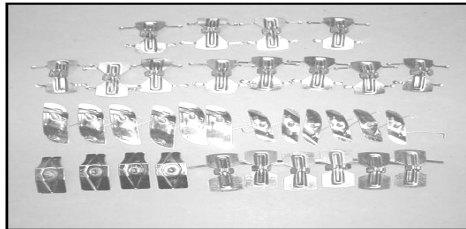

## 1966 & 1968 SIDE MOLDING PIECES

C6611	1966 DOOR MLDG FITS LH/RH	EA	
C6610	1966 FRT FENDER MLDG FITS LH/RH	EA	Fits 2dr & 4dr
C6612	1966 QTR. MOLDINGS PAIR	PR	
C6615	1966 4-DOOR FRONT DOOR MLDG	EA	
C6616	1966 4-DOOR REAR DOOR MLDG	EA	
C6617	1966 4-DOOR QTR MLDGS	PR	
C6602	1966 REAR CORNER MOLDINGS	PR	Fits 2dr & 4dr
B6805L	1968 DOOR MLDG LH	EA	
B6805R	1968 DOOR MLDG RH	EA	
B6804L	1968 L/H FENDER MLDG	EA	
B6806L	1968 L/H QTR MLDG	EA	
B6804R	1968 R/H FENDER MLDG	EA	
B6806R	1968 R/H QTR MLDG	EA	
B6800	1968-69 ROCKER MLDGS	PR	

## SIDE MOLDING CLIP SETS

B9215

B9191	1961 SIDE MLDG. CLIP SET	SET
B9215	1962 MLDG. CLIP SET-ORIGINAL STYLE	SET
C9065	1963 SIDE MLDG CLIP SET	EA
B9079	1964 SS SIDE MLDG CLIPS	SET
B9058	1964 IMPALA 4-DOOR CLIP SET	SET
B9078	1964 IMPALA MLDG CLIP SET	SET
C6604	1966 CLIP SET(FITS BOB'S MLDG)	EA
C6602-1	1966 CORNER CLIPS ONLY	SET
C6603	1966 SIDE CLIP SET (ORIGINAL STYLE)	SET
B6807	1968 MLDG CLIPS	EA