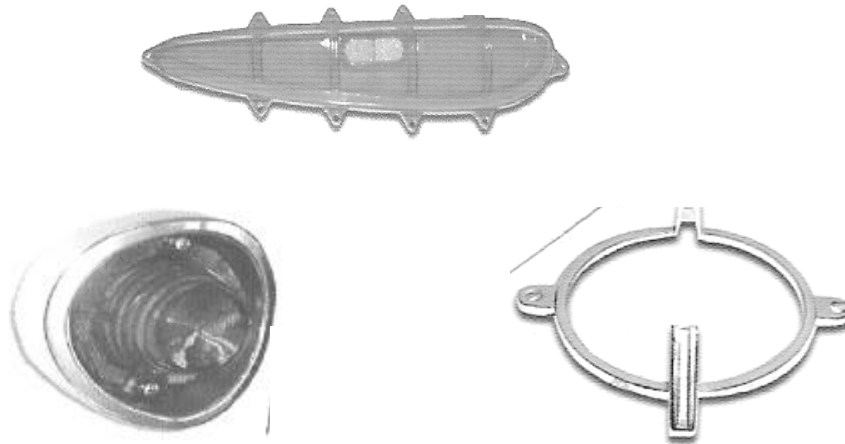

TAILLIGHT LENSES, ORNAMENTS, BASES, GASKETS CHEVROLET PASS. 1955-1962

C5510	1955 BACK-UP LENS	EA
C5503	1955 TAIL LENS	EA
C5503BD	1955 TAIL LENS BLUE DOT	EA
C5509	1955 TAIL LENS MOUNT STRAP	EA
C5604	1956 BACKUP LENS	EA
C5606	1956 T/L REFLECTOR	EA
C5603	1956 T\L LENS	EA
C5603BD	1956 T\L LENS BLUE DOT	EA
C5704	1957 T\L LENS	EA
C5704BD	1957 T\L LENS BLUE DOT	EA
C5802	1958' BACK UP LENS	EA
C5801BD	1958 T\L LENS BLUE DOT	EA
C5801	1958 TAIL LENS RED	EA
C5901L	1959 T\L LENS LEFT	EA
C5901R	1959 T\L LENS RIGHT	EA
B9017	1960-61 BACK UP LENS	EA
B9016BD	1960-61 T\L LENS BLUE DOT	EA
B9016	1960-61' T\L LENS	EA
KC1858	1960-62 TL BASE TO BODY GASKET	SET/6
B9087	1961 TAIL LENS ORNAMENT	EA
C6168	1961 TAILLIGHT BASE	EA
C6201BD	1962 T\L LENS BLUE DOT	EA
C6202	1962 TAIL LIGHT ORNAMENT	EA
C6203	1962 BACK UP LENS	EA
KC1857	1962 T/L GASKET SET	SET
C6201	1962 T\L LENS	EA
C6206	1962 TAILLIGHT BASE--PAIR	PR