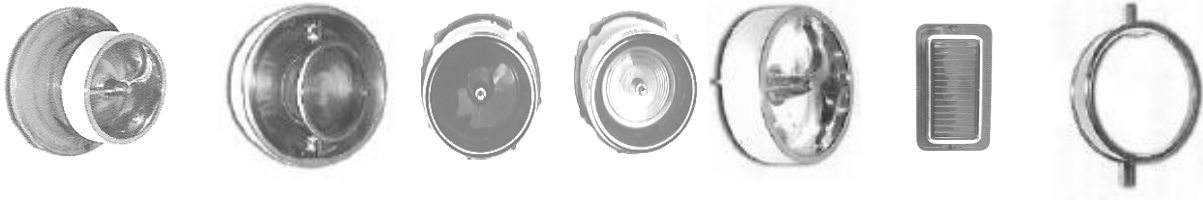

TAILLIGHT LENSES, ORNAMENTS, BASES, GASKETS CHEVROLET PASS. 1963-1965

MANY LENSES ARE AVAILABLE WITH BLUE DOTS INSTALLED

C6302BDP	1963 T/L W/BD NO ORNAMENT	EA	
C6302	1963 T/L LENS	EA	
C6301	1963 T/L ORNAMENT	EA	
C6302BD	1963 T/L W/B/D W/ORNAMENT	EA	
C6305	1963 BACK UP LENS	EA	
C6409	1964 BACK UP LENS	EA	
C6402	1964 T/L ORNAMENT	EA	
C6401BD	1964 T/L LENS BLUE DOT	EA	
B9085	1964 TAILLIGHT HOUSING/BASE	EA	
B9139	1964 T/L HOUSING GASKET	EA	
B9278	1964 T/L HOUSING BRACKET	EA	
C6401	1964 TAILLIGHT LENS	EA	
KC1956	1964 TAILLIGHT LENS GASKET SET	SET	
C6411W	1964 WAGON TAILLIGHT LENS	EA	WITH ORNAMENT
C6503C	1965 T/L LENS COMPLETE	EA	
C6504P	1965 BACK UP LENS BEL AIR/PLAIN	EA	
C6504	1965 BACK UP LENS COMPLETE	EA	
C6500L	1965 T/L BASE LH	EA	
C6500	1965 T/L BASE PAIR(ONELH,ONERH)	PR	
C6500R	1965 T/L BASE RH	EA	
C6502	1965 T/L CHROME BULLET	EA	
C6501	1965 T/L CHROME RING	EA	
C6503BD	1965 T/L LENS BLUE DOT	EA	
C6503	1965 T/L LENS PLAIN	EA	

TAILLIGHT SOCKETS AND VISORS

AV8750	1959-65 T/L SOCKET "1157"	EA
AV8756	METAL "1156" T/L SOCKET FITS MOST PARK LENS SOCKETS	EA
B9072V	1963-64 TAILLIGHT VISOR--PAIR	PR