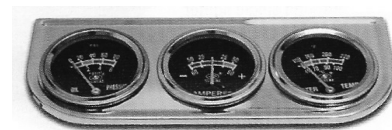

1947-54 TRUCK REAR STEP-DOWN BUMPER

C7015

1947-54' TRUCK REAR BUMPER

EA

TRIPLE GAUGE SET -LIGHTED

6804C

TRIPLE GAUGE SET CHROME (OIL PRESS.,TEMP,AMP)

1955 -71 FAN BLADE 17" FOUR BLADE

FOR CARS AND TRUCKS WITHOUT FAN CLUTCH. USE IN CONJUNCTION WITH APPROPRIATE FAN SPACER

B1017

1955-71 GM FAN BLADE 17.5"

EA