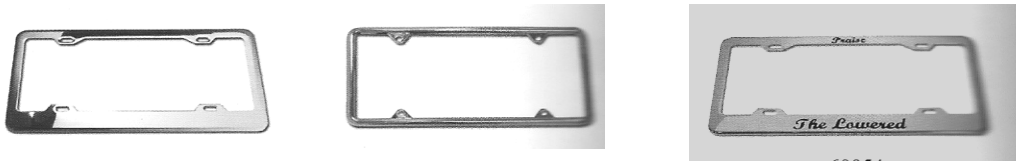

CUSTOM LICENSE FRAMES

C5039	BRASS LIC PLATE FRAME	EA
C5024	ECONOMY CHROME LIC. FRAME	EA
B1019	PRAISE THE LOWERED LIC. FRAME	EA
C5038	WIDE BOTTOM LIC PLATE FRAME	EA