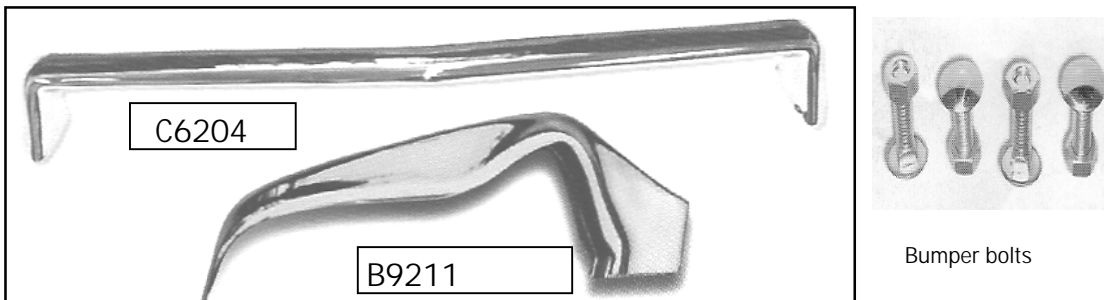

# BumperGuards

B9288	1965 REAR BUMPER GUARDS	PR	With hardware
C6128	1961 REAR BUMPER GUARD Four required	EA	With hardware
C6204	1962 IMPALA FRONT GRILL GUARD	EA	With hardware
L1200	1962 REAR BUMPER GUARDS	PR	With hardware
C6303	1963 FRONT BUMPER GUARD RUBBER BULLET	EA	
B9209	1963 FRONT BUMPER GUARD	EA	With hardware and bullets
B9211	1963 REAR BUMPER GUARDS	PR	With hardware
L1250	1964 FRONT BUMPER GUARDS	PR	With hardware
B9210	1964 REAR BUMPER GUARDS	PR	With hardware
B9210-1	1961-66 REAR GUARD BRACKET	EA	

## BUMPER BOLTS: FITS 1930S THRU 1975

C3000 BUMPER BOLT SET SET 4  
3/8" , Polished Stainless Head, Includes hex nut