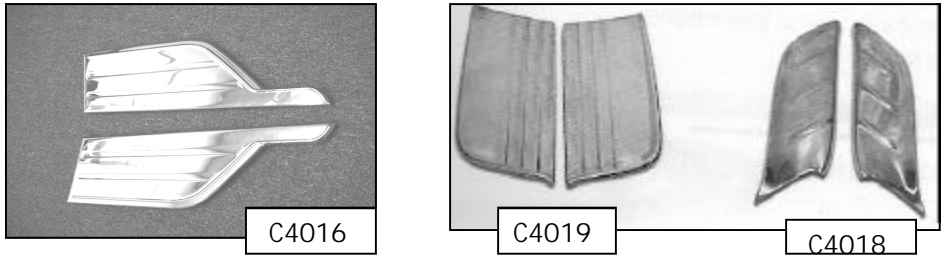

Gas Door Guards — Chevrolet

C4020	1949-50 GAS DOOR GUARD	EA
C4015	1951-52 GAS DOOR GUARD	EA
C4021	1953-54 GAS DOOR GUARD	EA
B9086	1961 GAS DOOR GUARD	EA
C626301	1962-63 GAS DOOR GUARD	EA
C6404	1964 IMP. GAS DOOR GUARD	EA
C6403	1964 SS GAS DOOR GUARD	EA

Gravel Shields—Chevrolet Front

C4019	1949-50 FENDER GRAVEL SHIELDS	PR
C4016	1951-52 FENDER GRAVEL SHIELDS	PR
C4018	1953-54 FENDER GRAVEL SHIELDS	PR