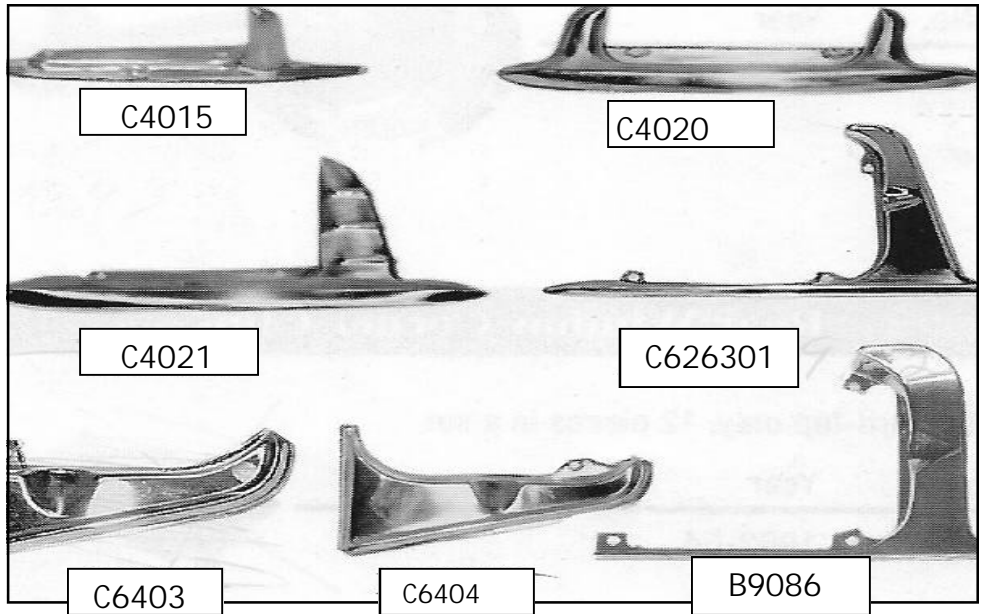

Gas Door Guards — Chevrolet

C4020	1949-50 GAS DOOR GUARD	EA
C4015	1951-52 GAS DOOR GUARD	EA
C4021	1953-54 GAS DOOR GUARD	EA
B9086	1961 GAS DOOR GUARD	EA
C626301	1962-63 GAS DOOR GUARD	EA
C6404	1964 IMP. GAS DOOR GUARD	EA
C6403	1964 SS GAS DOOR GUARD	EA

Gravel Shields—Chevrolet Front

C4019	1949-50 FENDER GRAVEL SHIELDS	PR
C4016	1951-52 FENDER GRAVEL SHIELDS	PR
C4018	1953-54 FENDER GRAVEL SHIELDS	PR