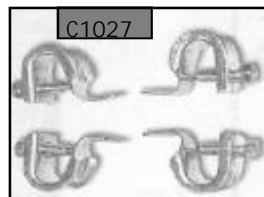

FENDER SKIRT SCUFF PADS & PARTS –CHEVY

C1006	55' SCUFF PADS	PR
C1007	56' SCUFF PADS	PR
C1001	57' SCUFF PADS	PR
C1008	58' SCUFF PADS	PR
C1009	59' SCUFF PADS	PR
C1010	60' SCUFF PADS	PR
C1011	61' SCUFF PADS	PR
C1002	62' SCUFF PADS	PR
C1003	63' SCUFF PADS	PR
C1004	64' SCUFF PADS	PR
C1005	65'-66' SCUFF PADS	PR

FENDER SKIRT HARDWARE –CHEVY

C1029	1941-48 SKIRT RUBBER (ONE PAIR SKIRTS)	EA
C1056-1	42-48 SKIRT FLEETLINE STRIPS ONLY	SET 6
C1063-1	49'-54' SKIRT CLIPS SET/4 PCS	SET
C1031	49'-54' FENDER SKIRT RUBBER (ONE PR SKIRTS)	EA
C1027	55'-66' SKIRT CLIPS SET/4	SET
C1028	55'-66' SKIRT RUBBER (ONE PAIR SKIRTS)	EA
C1030	1941-48 GM,PONT.,BUICK ,OLDS SKIRT RUBBER	EA