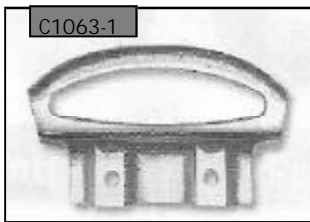

FENDER SKIRT SCUFF PADS & PARTS –CHEVY

C1006	55' SCUFF PADS	PR
C1007	56' SCUFF PADS	PR
C1001	57' SCUFF PADS	PR
C1008	58' SCUFF PADS	PR
C1009	59' SCUFF PADS	PR
C1010	60' SCUFF PADS	PR
C1011	61' SCUFF PADS	PR
C1002	62' SCUFF PADS	PR
C1003	63' SCUFF PADS	PR
C1004	64' SCUFF PADS	PR
C1005	65'-66' SCUFF PADS	PR

FENDER SKIRT HARDWARE –CHEVY

C1029	1941-48 SKIRT RUBBER (ONE PAIR SKIRTS)	EA
C1056-1	42-48 SKIRT FLEETLINE STRIPS ONLY	SET 6
C1063-1	49'-54' SKIRT CLIPS SET/4 PCS	SET
C1031	49'-54' FENDER SKIRT RUBBER (ONE PR SKIRTS)	EA
C1027	55'-66' SKIRT CLIPS SET/4	SET
C1028	55'-66' SKIRT RUBBER (ONE PAIR SKIRTS)	EA
C1030	1941-48 GM,PONT.,BUICK ,OLDS SKIRT RUBBER	EA