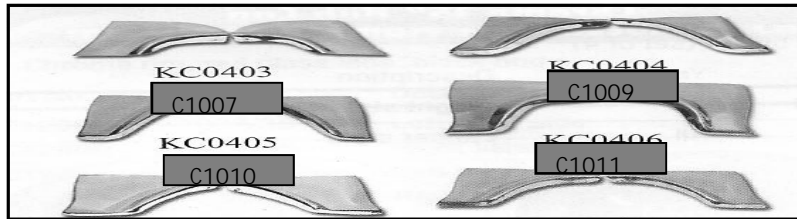

FENDER SKIRT SCUFF PADS & PARTS –CHEVY

C1006	55' SCUFF PADS	PR
C1007	56' SCUFF PADS	PR
C1001	57' SCUFF PADS	PR
C1008	58' SCUFF PADS	PR
C1009	59' SCUFF PADS	PR
C1010	60' SCUFF PADS	PR
C1011	61' SCUFF PADS	PR
C1002	62' SCUFF PADS	PR
C1003	63' SCUFF PADS	PR
C1004	64' SCUFF PADS	PR
C1005	65'-66' SCUFF PADS	PR

FENDER SKIRT HARDWARE –CHEVY

C1029	1941-48 SKIRT RUBBER (ONE PAIR SKIRTS)	EA
C1056-1	42-48 SKIRT FLEETLINE STRIPS ONLY	SET 6
C1063-1	49'-54' SKIRT CLIPS SET/4 PCS	SET
C1031	49'-54' FENDER SKIRT RUBBER (ONE PR SKIRTS)	EA
C1027	55'-66' SKIRT CLIPS SET/4	SET
C1028	55'-66' SKIRT RUBBER (ONE PAIR SKIRTS)	EA
C1030	1941-48 GM,PONT.,BUICK ,OLDS SKIRT RUBBER	EA