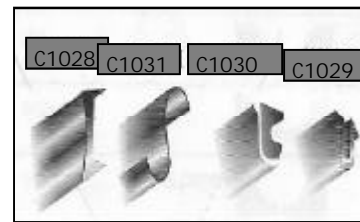

FENDER SKIRT SCUFF PADS & PARTS –CHEVY

C1006	55' SCUFF PADS	PR
C1007	56' SCUFF PADS	PR
C1001	57' SCUFF PADS	PR
C1008	58' SCUFF PADS	PR
C1009	59' SCUFF PADS	PR
C1010	60' SCUFF PADS	PR
C1011	61' SCUFF PADS	PR
C1002	62' SCUFF PADS	PR
C1003	63' SCUFF PADS	PR
C1004	64' SCUFF PADS	PR
C1005	65'-66' SCUFF PADS	PR

FENDER SKIRT HARDWARE –CHEVY

C1029	1941-48 SKIRT RUBBER (ONE PAIR SKIRTS)	EA
C1056-1	42-48 SKIRT FLEETLINE STRIPS ONLY	SET 6
C1063-1	49'-54' SKIRT CLIPS SET/4 PCS	SET
C1031	49'-54' FENDER SKIRT RUBBER (ONE PR SKIRTS)	EA
C1027	55'-66' SKIRT CLIPS SET/4	SET
C1028	55'-66' SKIRT RUBBER (ONE PAIR SKIRTS)	EA
C1030	1941-48 GM,PONT.,BUICK ,OLDS SKIRT RUBBER	EA