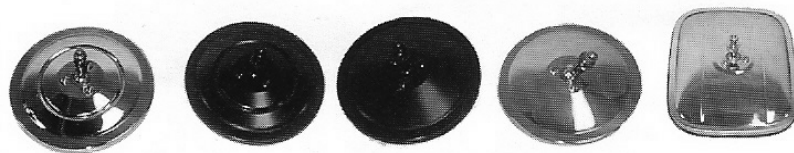

REPLACEMENT MIRROR HEADS FOR TRUCKS 1/4" BOLT-ON SHAFT

NEW

C476901	5" RIBBED CHROME MIRROR HEAD	EA
C477201	5" RIBBED BLACK MIRROR HEAD	EA
C477202	5" CHROME SMOOTH MIRROR HEAD	EA
C476903B	5" BLACK SMOOTH MIRROR HEAD	EA
C476902	6 X 7.5" RECTANGULAR STAINLESS STEEL	EA