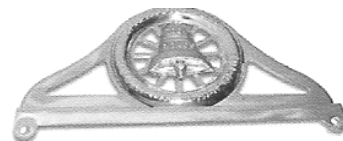

## LICENSE PLATE LIGHTS

THESE LIGHTS ARE 12 VOLT AND MAKE GREAT INTERIOR LIGHTS AND OTHER GENERAL PURPOSE LIGHTING

30361

30362-67

31401

30361	CHROME SNAP-IN LIC. LIGHT	EA
30362	OVAL RECT. LIC PLATE LIGHT	EA
30364	BLUE OVAL LIC LIGHT	EA
30367	RED OVAL RECT LIGHT	EA
31401	CHROME LIC PLATE LIGHT	EA

## " GOOD ROADS " LICENSE ORNAMENTS

C5019C	AAA CHROME FRAME ASSY	EA
C5020C	AAA BLACK FRAME ASSY	EA
C5022	CHROME RING, BRASS BELL ONLY	EA