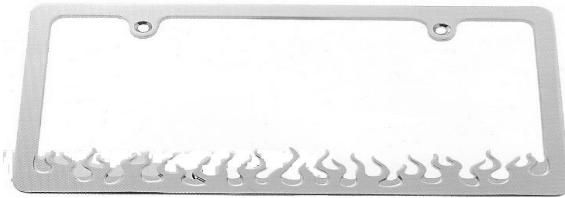

BILLET WINDOW CRANKS

NEW

24009	BILLET WINDOW CRANKS Includes adaptors	PR
-------	---	----

BILLET FLAME LICENSE FRAME

NEW

50051	BILLET FLAME LICENSE FRAME-Brushed	EA
50052	BILLET FLAME LICENSE FRAME-Chromed	EA

BLUE DOTS

A5010	BLUE DOTS (PAIR)	PR
A5010INST	BLUE D. INSTALLYOUR LENS	EA
A5010LONG	BLUE DOT PAIRS LONG STEM	PR
A5010Y	YELLOW DOTS PAIR	EA