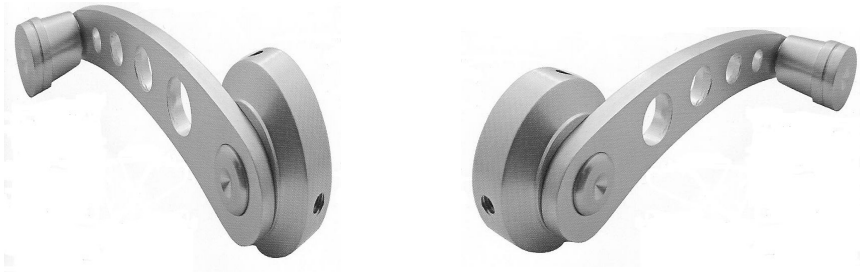

BILLET WINDOW CRANKS

NEW

24009	BILLET WINDOW CRANKS Includes adaptors	PR
-------	---	----

BILLET FLAME LICENSE FRAME

NEW

50051	BILLET FLAME LICENSE FRAME-Brushed	EA
50052	BILLET FLAME LICENSE FRAME-Chromed	EA

BLUE DOTS

A5010	BLUE DOTS (PAIR)	PR
A5010INST	BLUE D. INSTALLYOUR LENS	EA
A5010LONG	BLUE DOT PAIRS LONG STEM	PR
A5010Y	YELLOW DOTS PAIR	EA